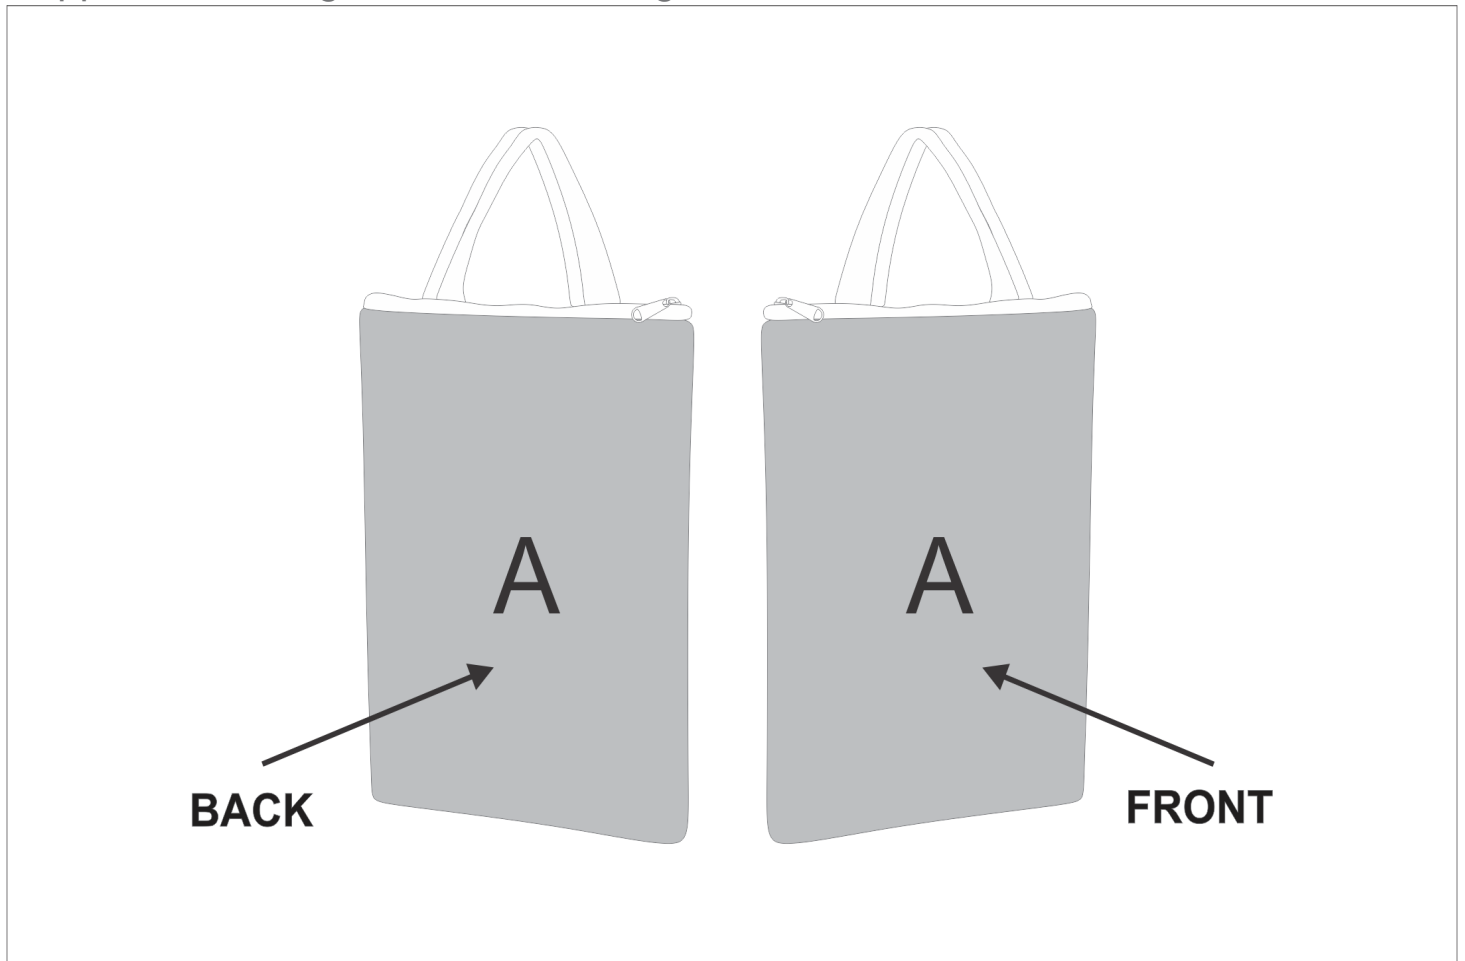

BC-HP-41-G

Hoppla Rosenberg A4 Document Bag

Need to know:

Includes 1-Position Sublimation (setup fees apply)

- Please Note: We cannot guarantee 100% logo Alignment on all Brandable Panels.

Branding Options:

Position	Branding Method (Branding Code)	No. of Colours	Dimension
A	Custom Sublimation A (CPSUB-A)	Full Colour	284mm wide x 740mm high